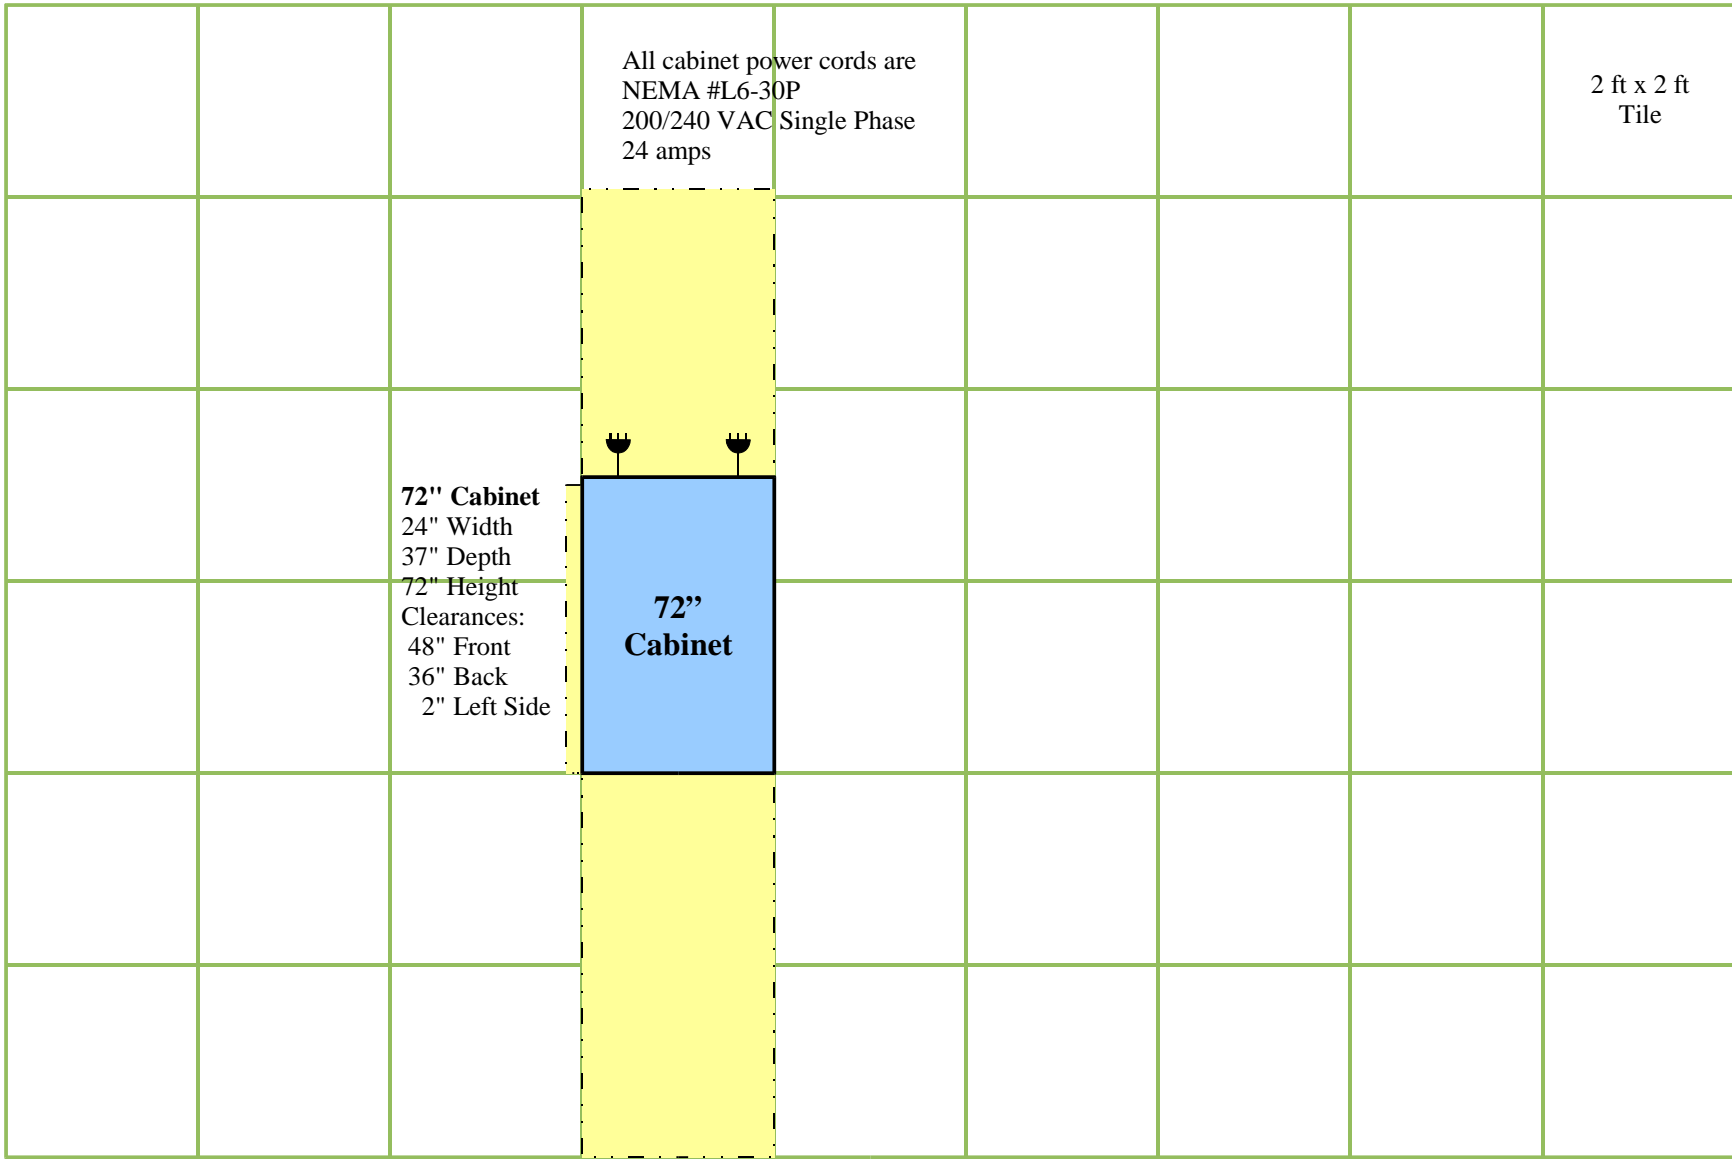

Grid Resolution 0.5, Subdivision 11 yields 1 grid dot = 1 inch

Sun StorEdge 9910

Power cords are RussellStol 3743
200/240 VAC
Single Phase -
20 amps each

Sun StorEdge SE9910 Controller Frame

70.5" Cabinet
27.5" Width
31.5" Depth
70.5" Height
Clearances:
31.5" Front
31.5" Back