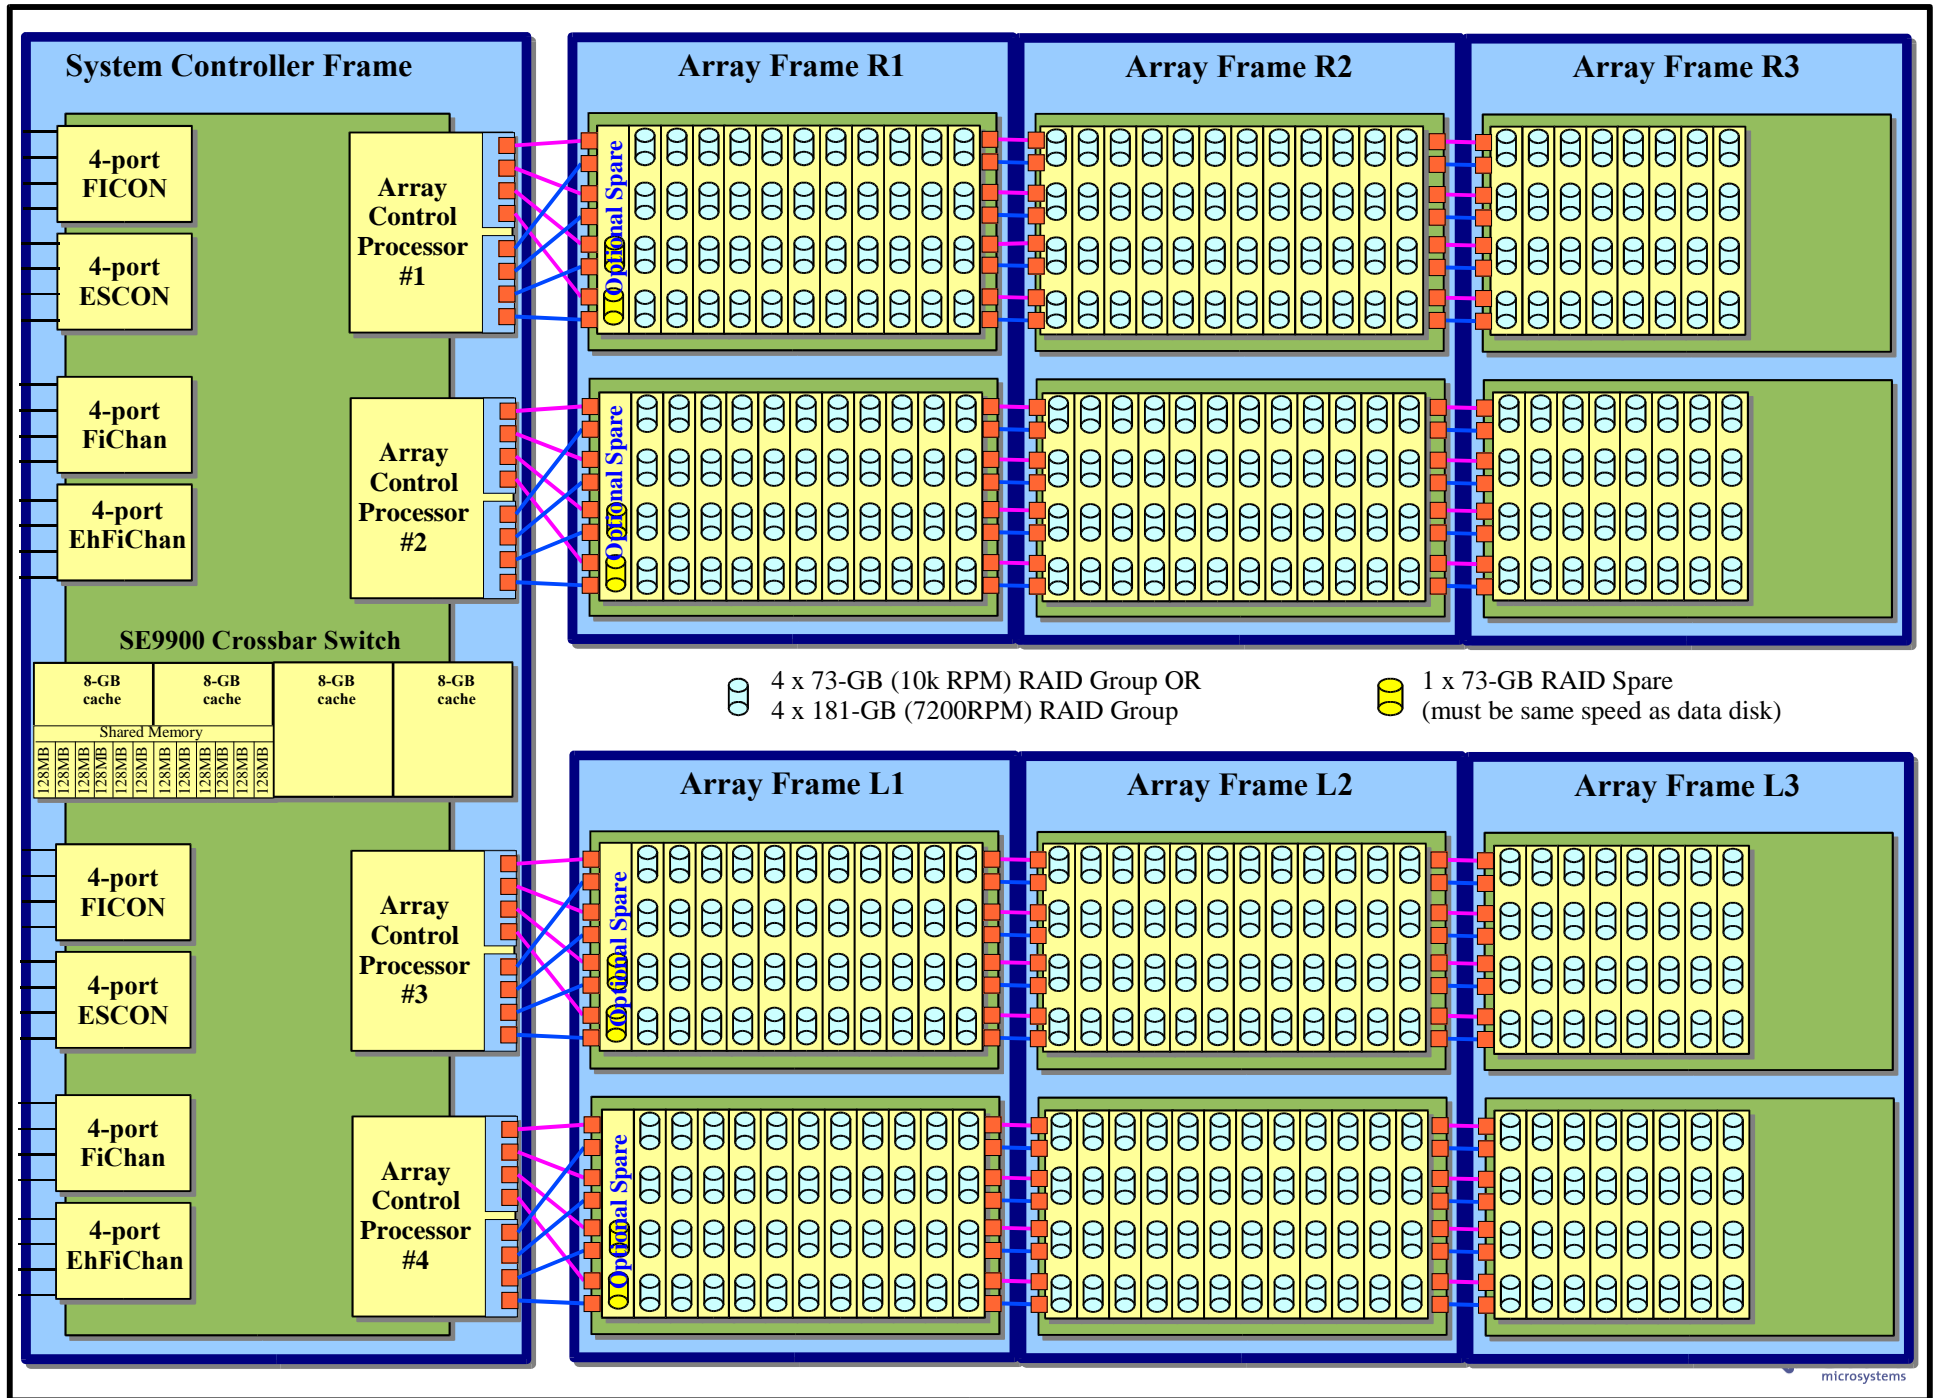

Sun StorEdge 9960