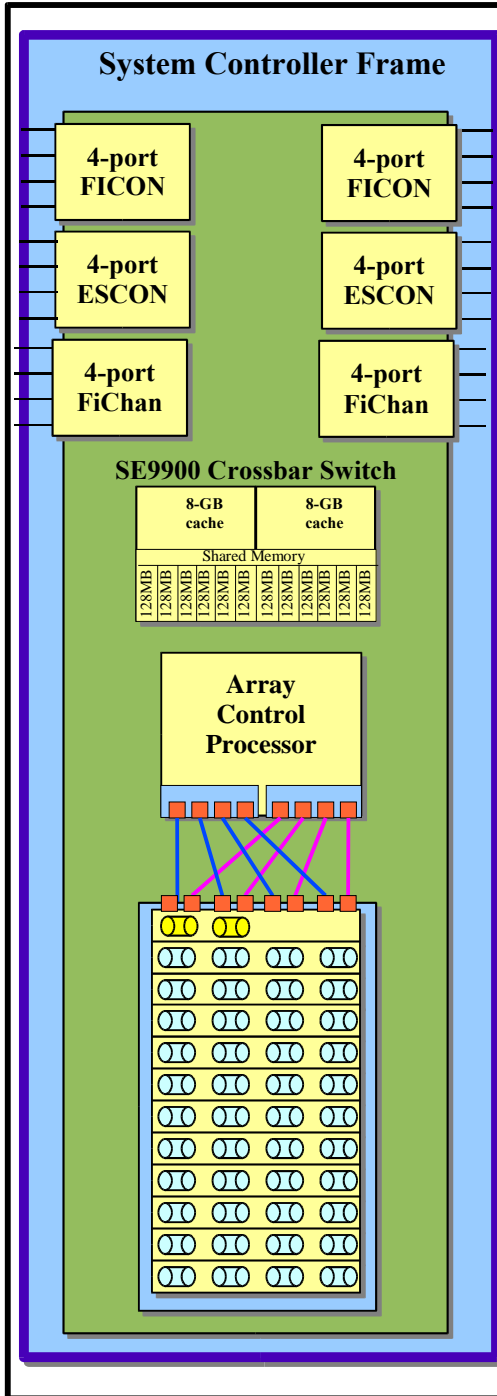

EOL Storage Products

D1000 Disk Array
12x 36 GB Disks

2x D130 Disk Arrays
3x 36 GB Disks each

L7 Tape Library
1 Drive, 7 Cartridges
2 per 5 RU

D2
12x 36 GB Disks

L7 Tape Library Detail

L7 Tape Library
1 DLT8000 Drive
7 Cartridges

LTO Drive	Capacity for 7 Cartridges	
HD68	Robotics	Barcode
HD68		Reader Option

L7 Tape Library
1 DLT8000 Drives
6 MB/sec each

D2 Disk Array

D2 Disk Array

4-12x LVD 36 GB SCSI disks
 N+1 Power & Fans
 Dual Power Cords
 4 Rack Units

Grid Resolution 0.5, Subdivision 11 yields 1 grid dot = 1 inch

Sun StorEdge 9910

Power cords are RussellStol 3743
200/240 VAC
Single Phase -
20 amps each

Sun StorEdge SE9910 Controller Frame

70.5" Cabinet
27.5" Width
31.5" Depth
70.5" Height
Clearances:
31.5" Front
31.5" Back