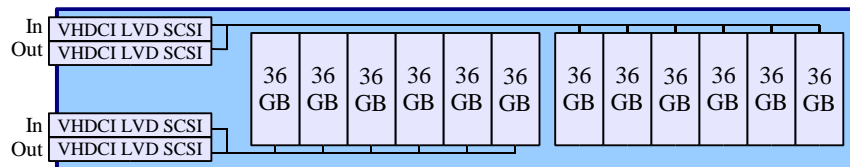

EOL Storage Products

D1000 Disk Array
12x 36 GB Disks

2x D130 Disk Arrays
3x 36 GB Disks each

L7 Tape Library
1 Drive, 7 Cartridges
2 per 5 RU

D2
12x 36 GB Disks

L7 Tape Library Detail

L7 Tape Library
1 DLT8000 Drive
7 Cartridges

LTO Drive	Capacity for 7 Cartridges	
HD68	Robotics	Barcode
HD68		Reader Option

L7 Tape Library
1 DLT8000 Drives
6 MB/sec each

D2 Disk Array

D2 Disk Array

4-12x LVD 36 GB SCSI disks
 N+1 Power & Fans
 Dual Power Cords
 4 Rack Units

Grid Resolution 0.5, Subdivision 11 yields 1 grid dot = 1 inch

Sun StorEdge 9910

Power cords are RussellStol 3743
200/240 VAC
Single Phase -
20 amps each

Sun StorEdge SE9910 Controller Frame

70.5" Cabinet
27.5" Width
31.5" Depth
70.5" Height
Clearances:
31.5" Front
31.5" Back