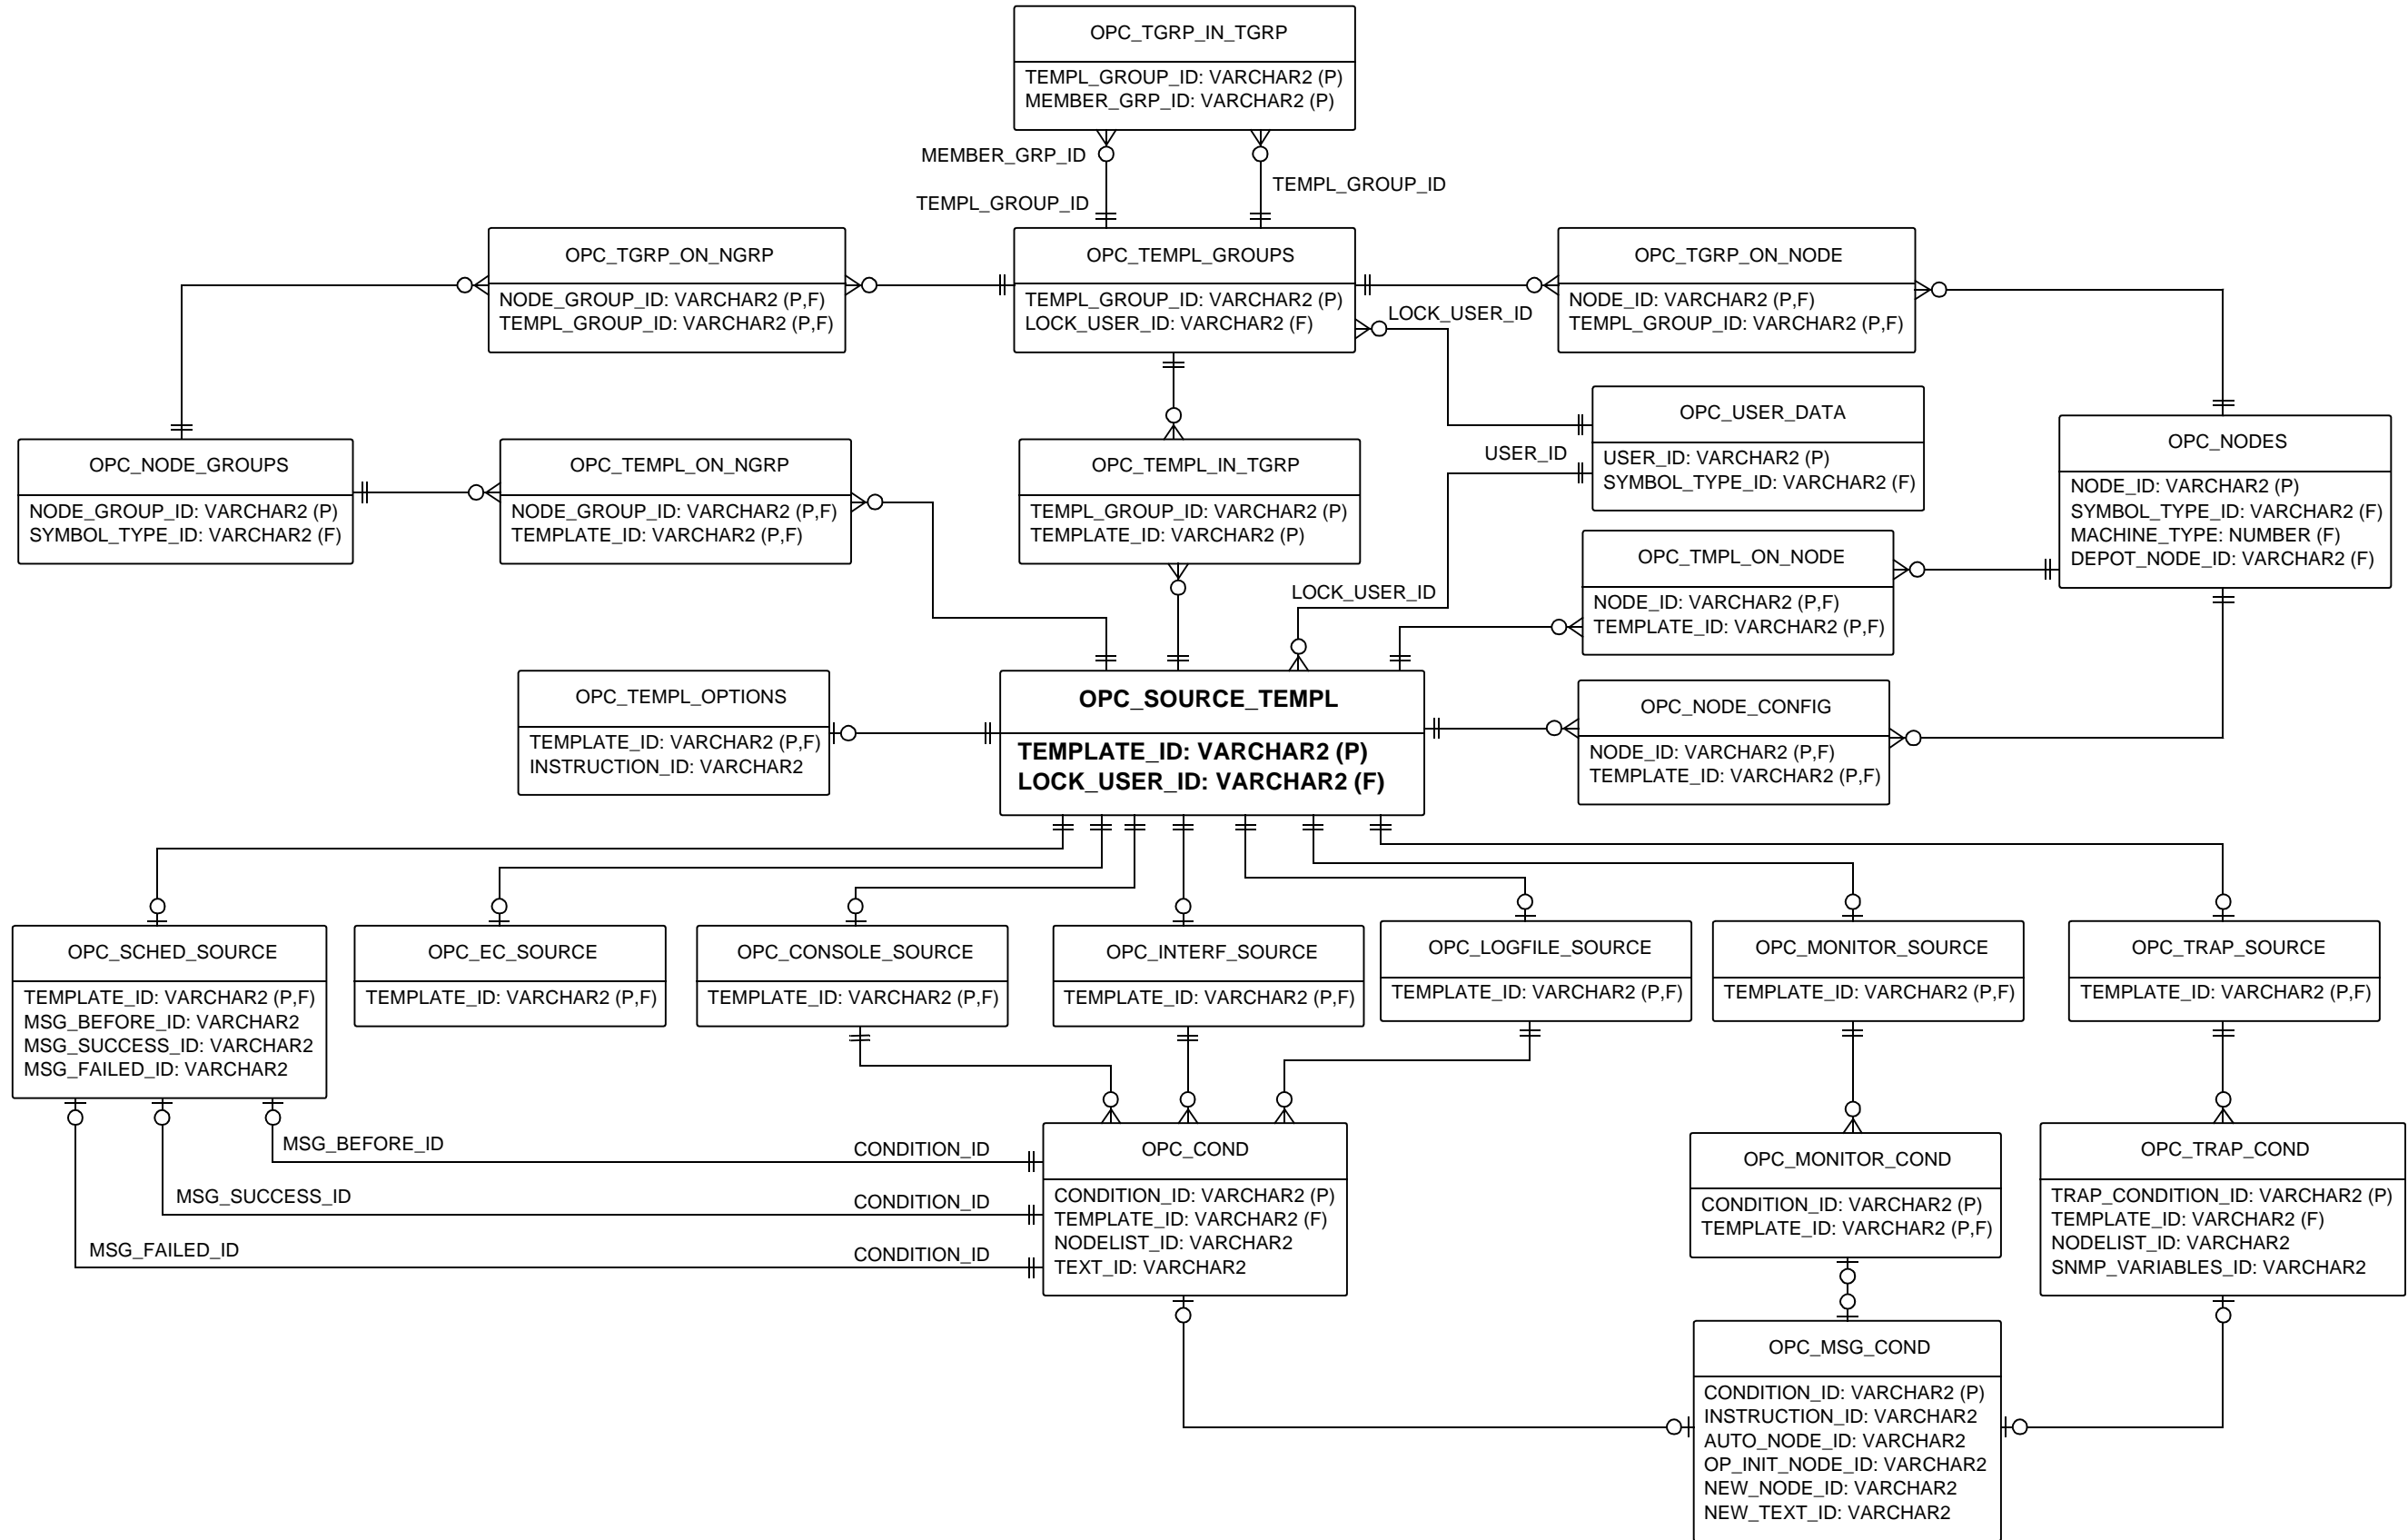

## User Tables

Operators have 3 entries.  
 Template Administrators and user profile have no entry.

OPC\_APPLICATION is the main entry of applications. Depending on the application type, also entries in following tables must exist:  
 - ITO integrated: one entry in OPC\_INTEGR\_APPL  
 - OV Application and OV Service: One entry in OPC\_OV\_APPL  
 - ITO internal: for each platform family and application an entry exists in OPC\_APPL\_LOGIN

## Node Tables

### Template Tables

## Condition Tables