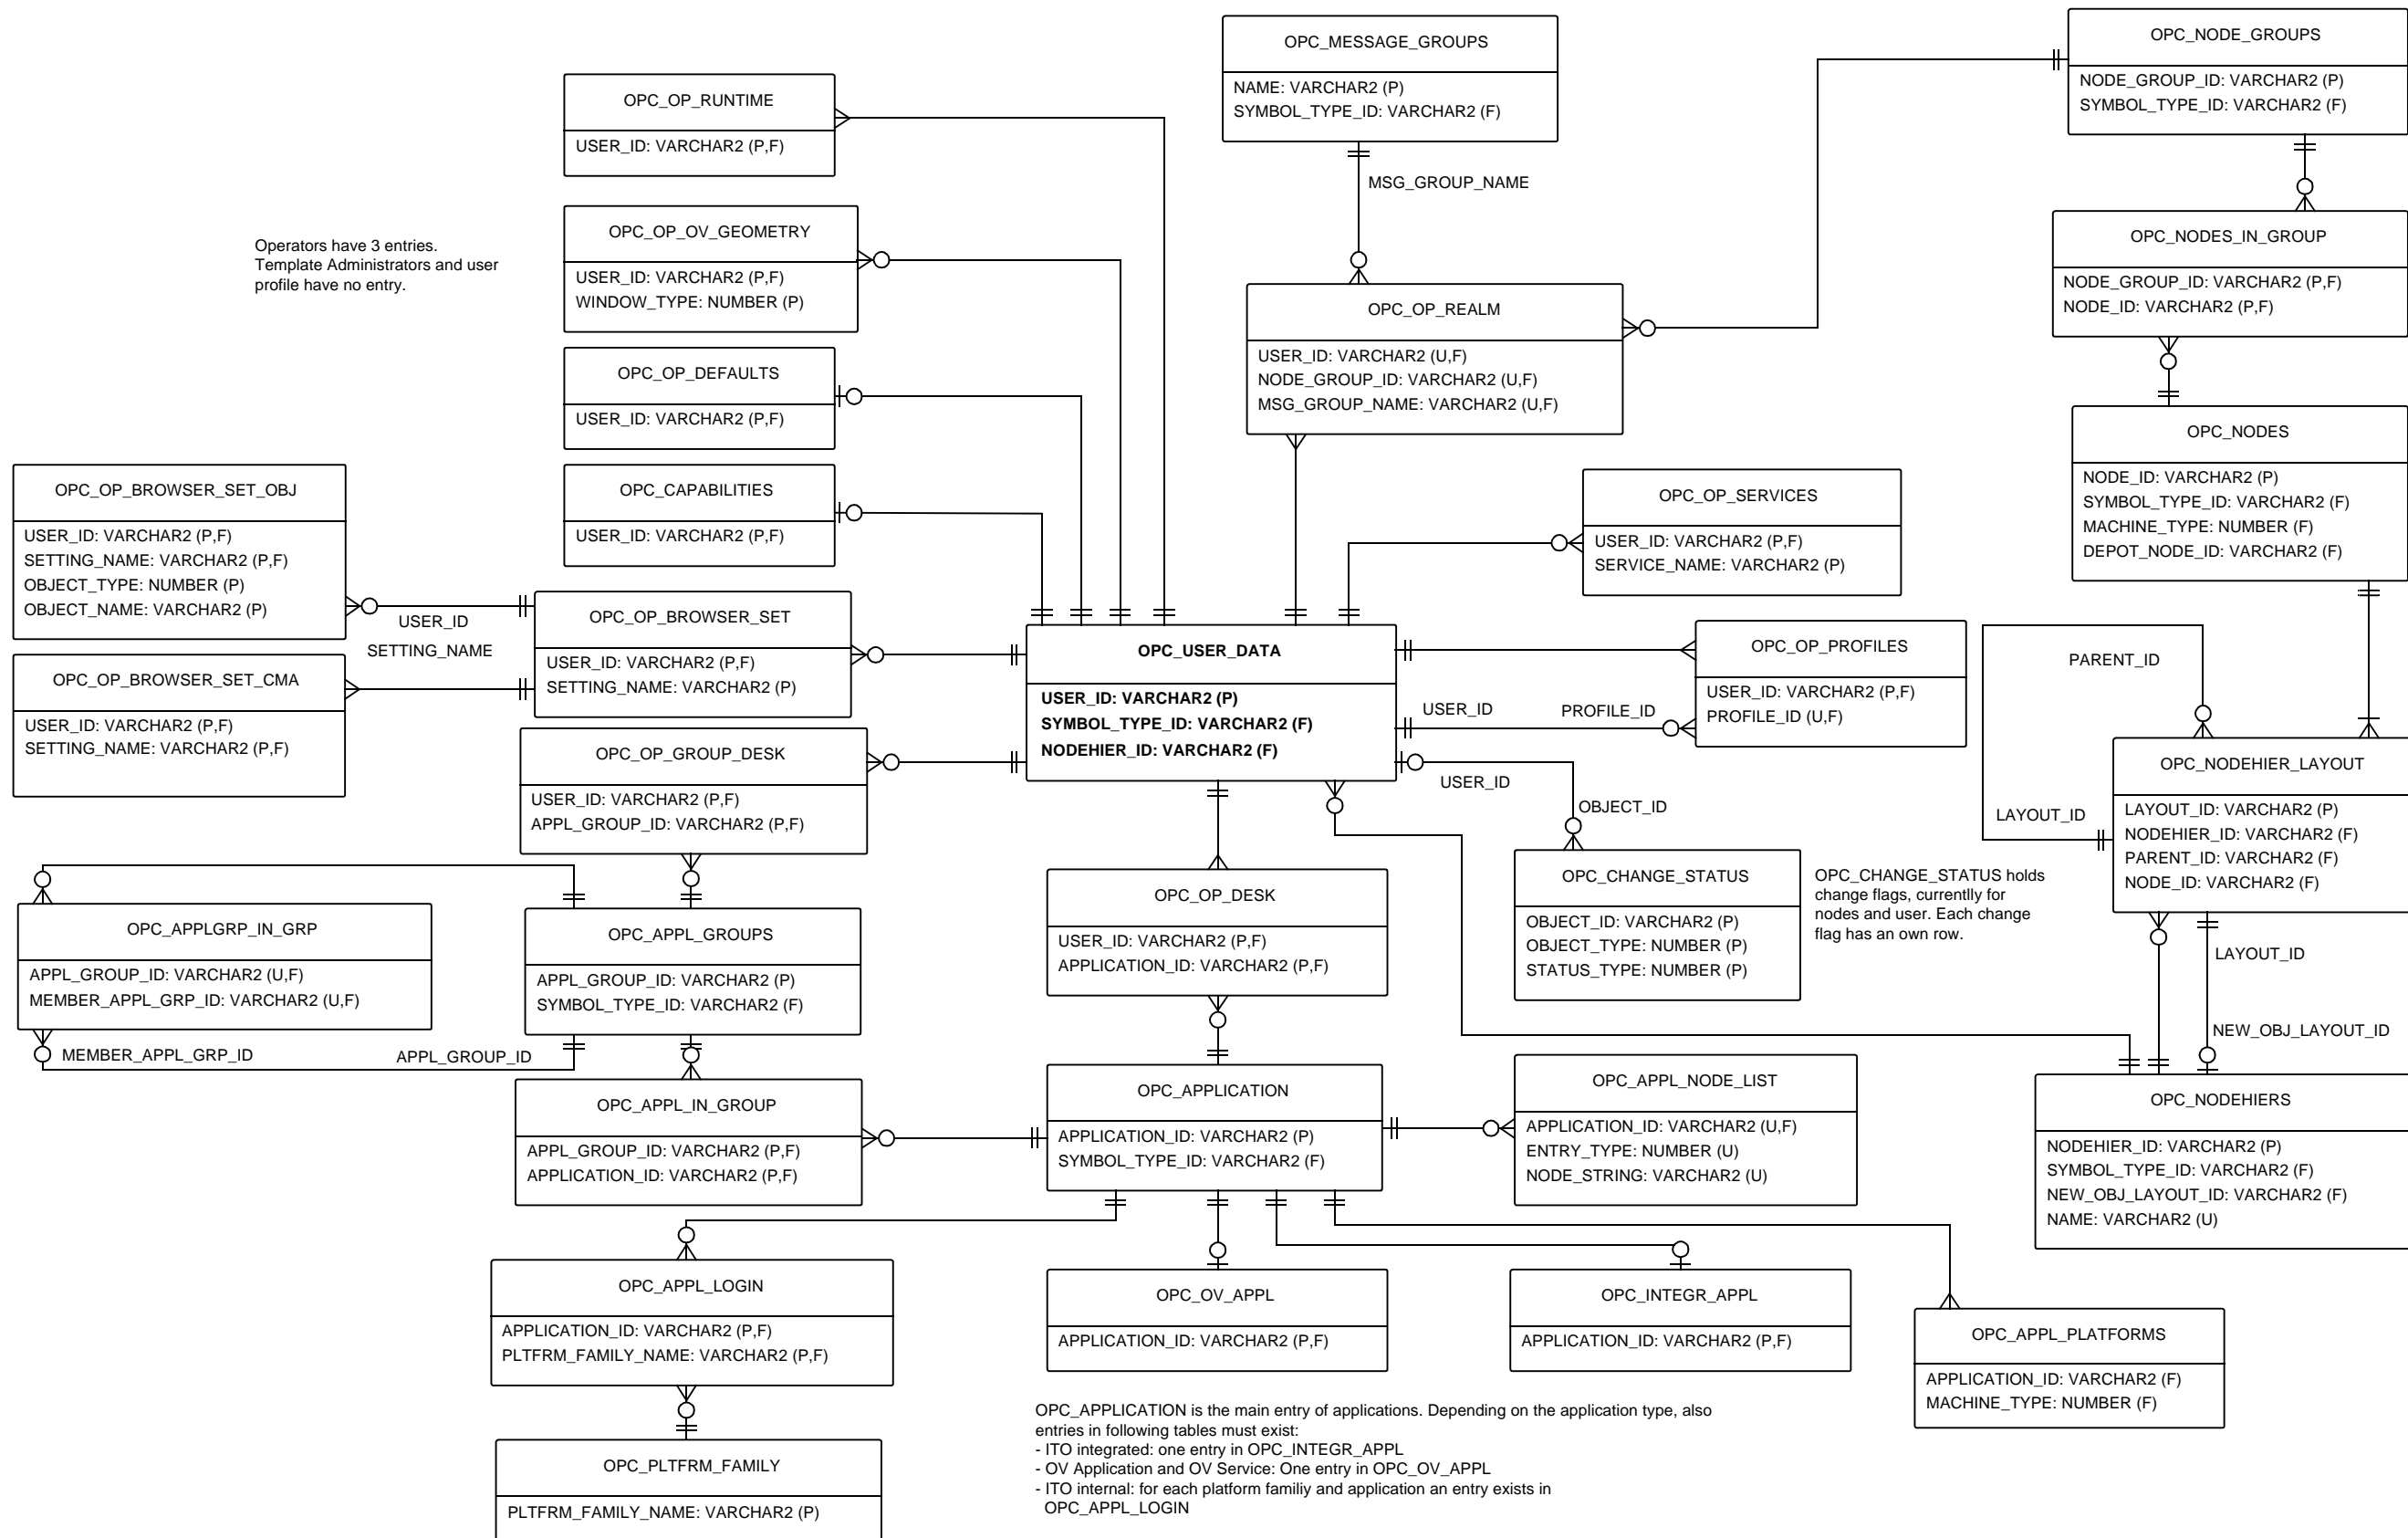

## User Tables

Operators have 3 entries.  
 Template Administrators and user profile have no entry.

OPC\_APPLICATION is the main entry of applications. Depending on the application type, also entries in following tables must exist:  
 - ITO integrated: one entry in OPC\_INTEGR\_APPL  
 - OV Application and OV Service: One entry in OPC\_OV\_APPL  
 - ITO internal: for each platform family and application an entry exists in OPC\_APPL\_LOGIN

## Node Tables

### Template Tables

## Condition Tables