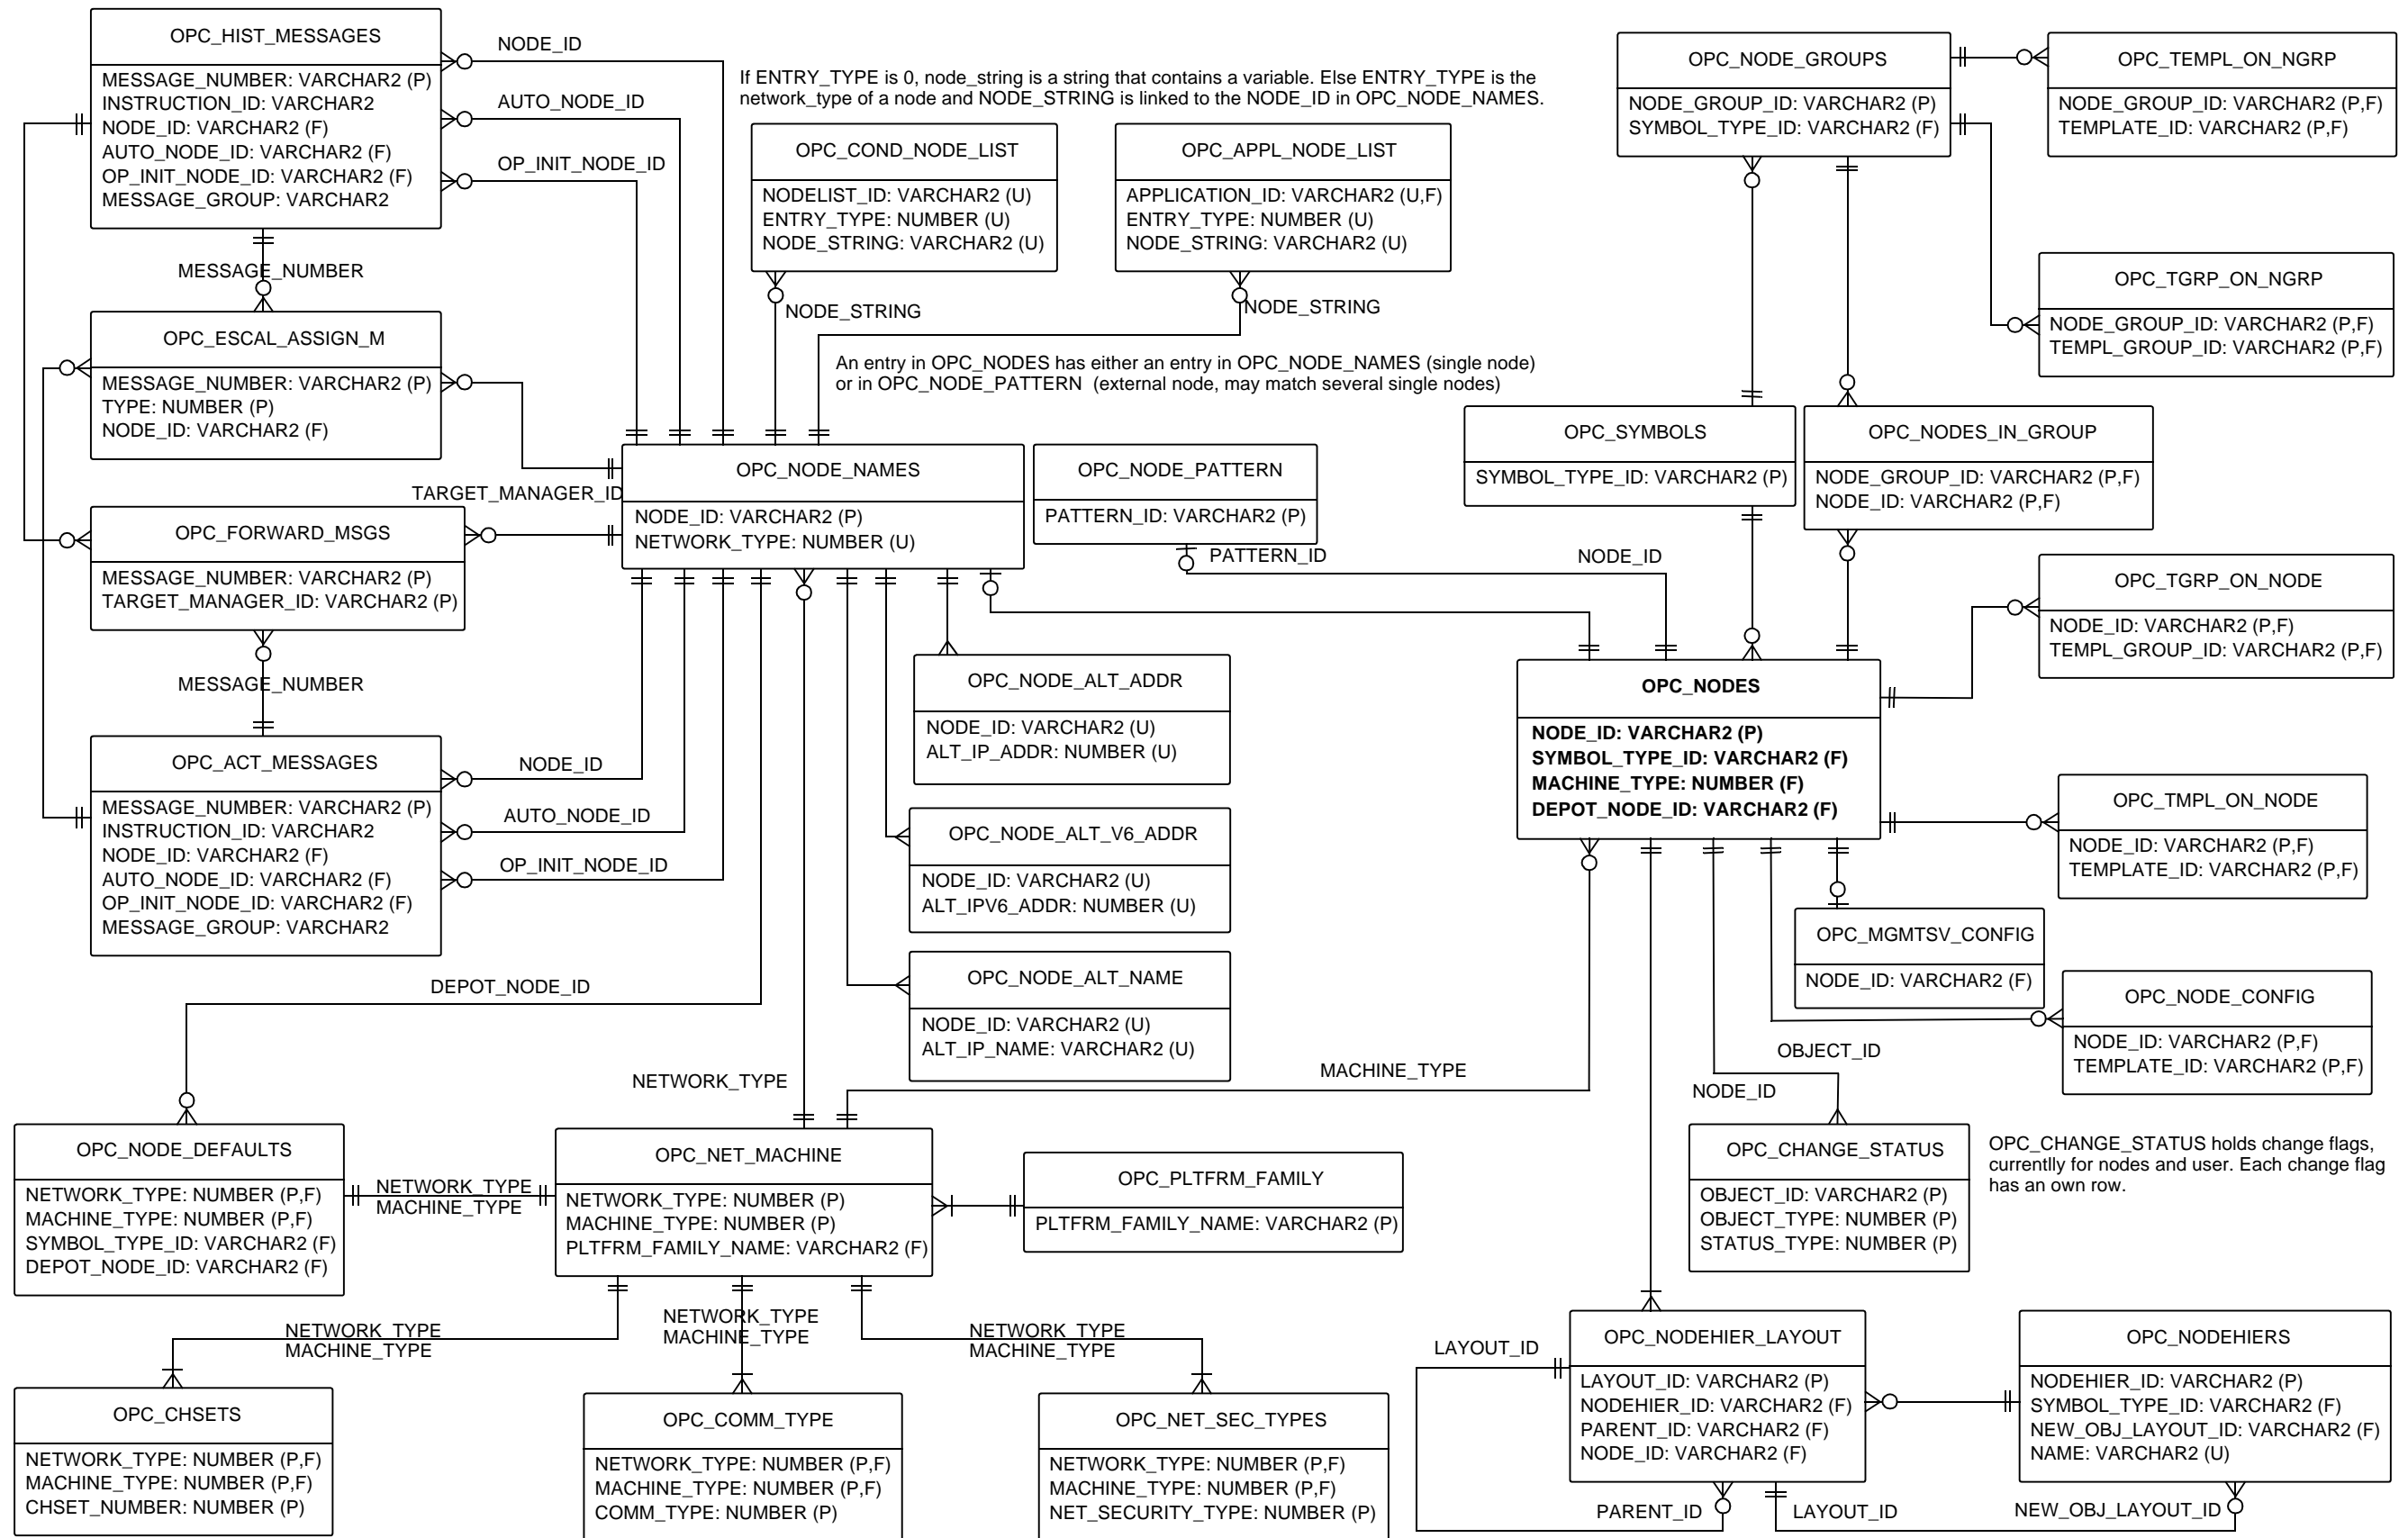

## User Tables

Operators have 3 entries.  
 Template Administrators and user profile have no entry.

OPC\_APPLICATION is the main entry of applications. Depending on the application type, also entries in following tables must exist:  
 - ITO integrated: one entry in OPC\_INTEGR\_APPL  
 - OV Application and OV Service: One entry in OPC\_OV\_APPL  
 - ITO internal: for each platform family and application an entry exists in OPC\_APPL\_LOGIN

## Node Tables

### Template Tables

## Condition Tables