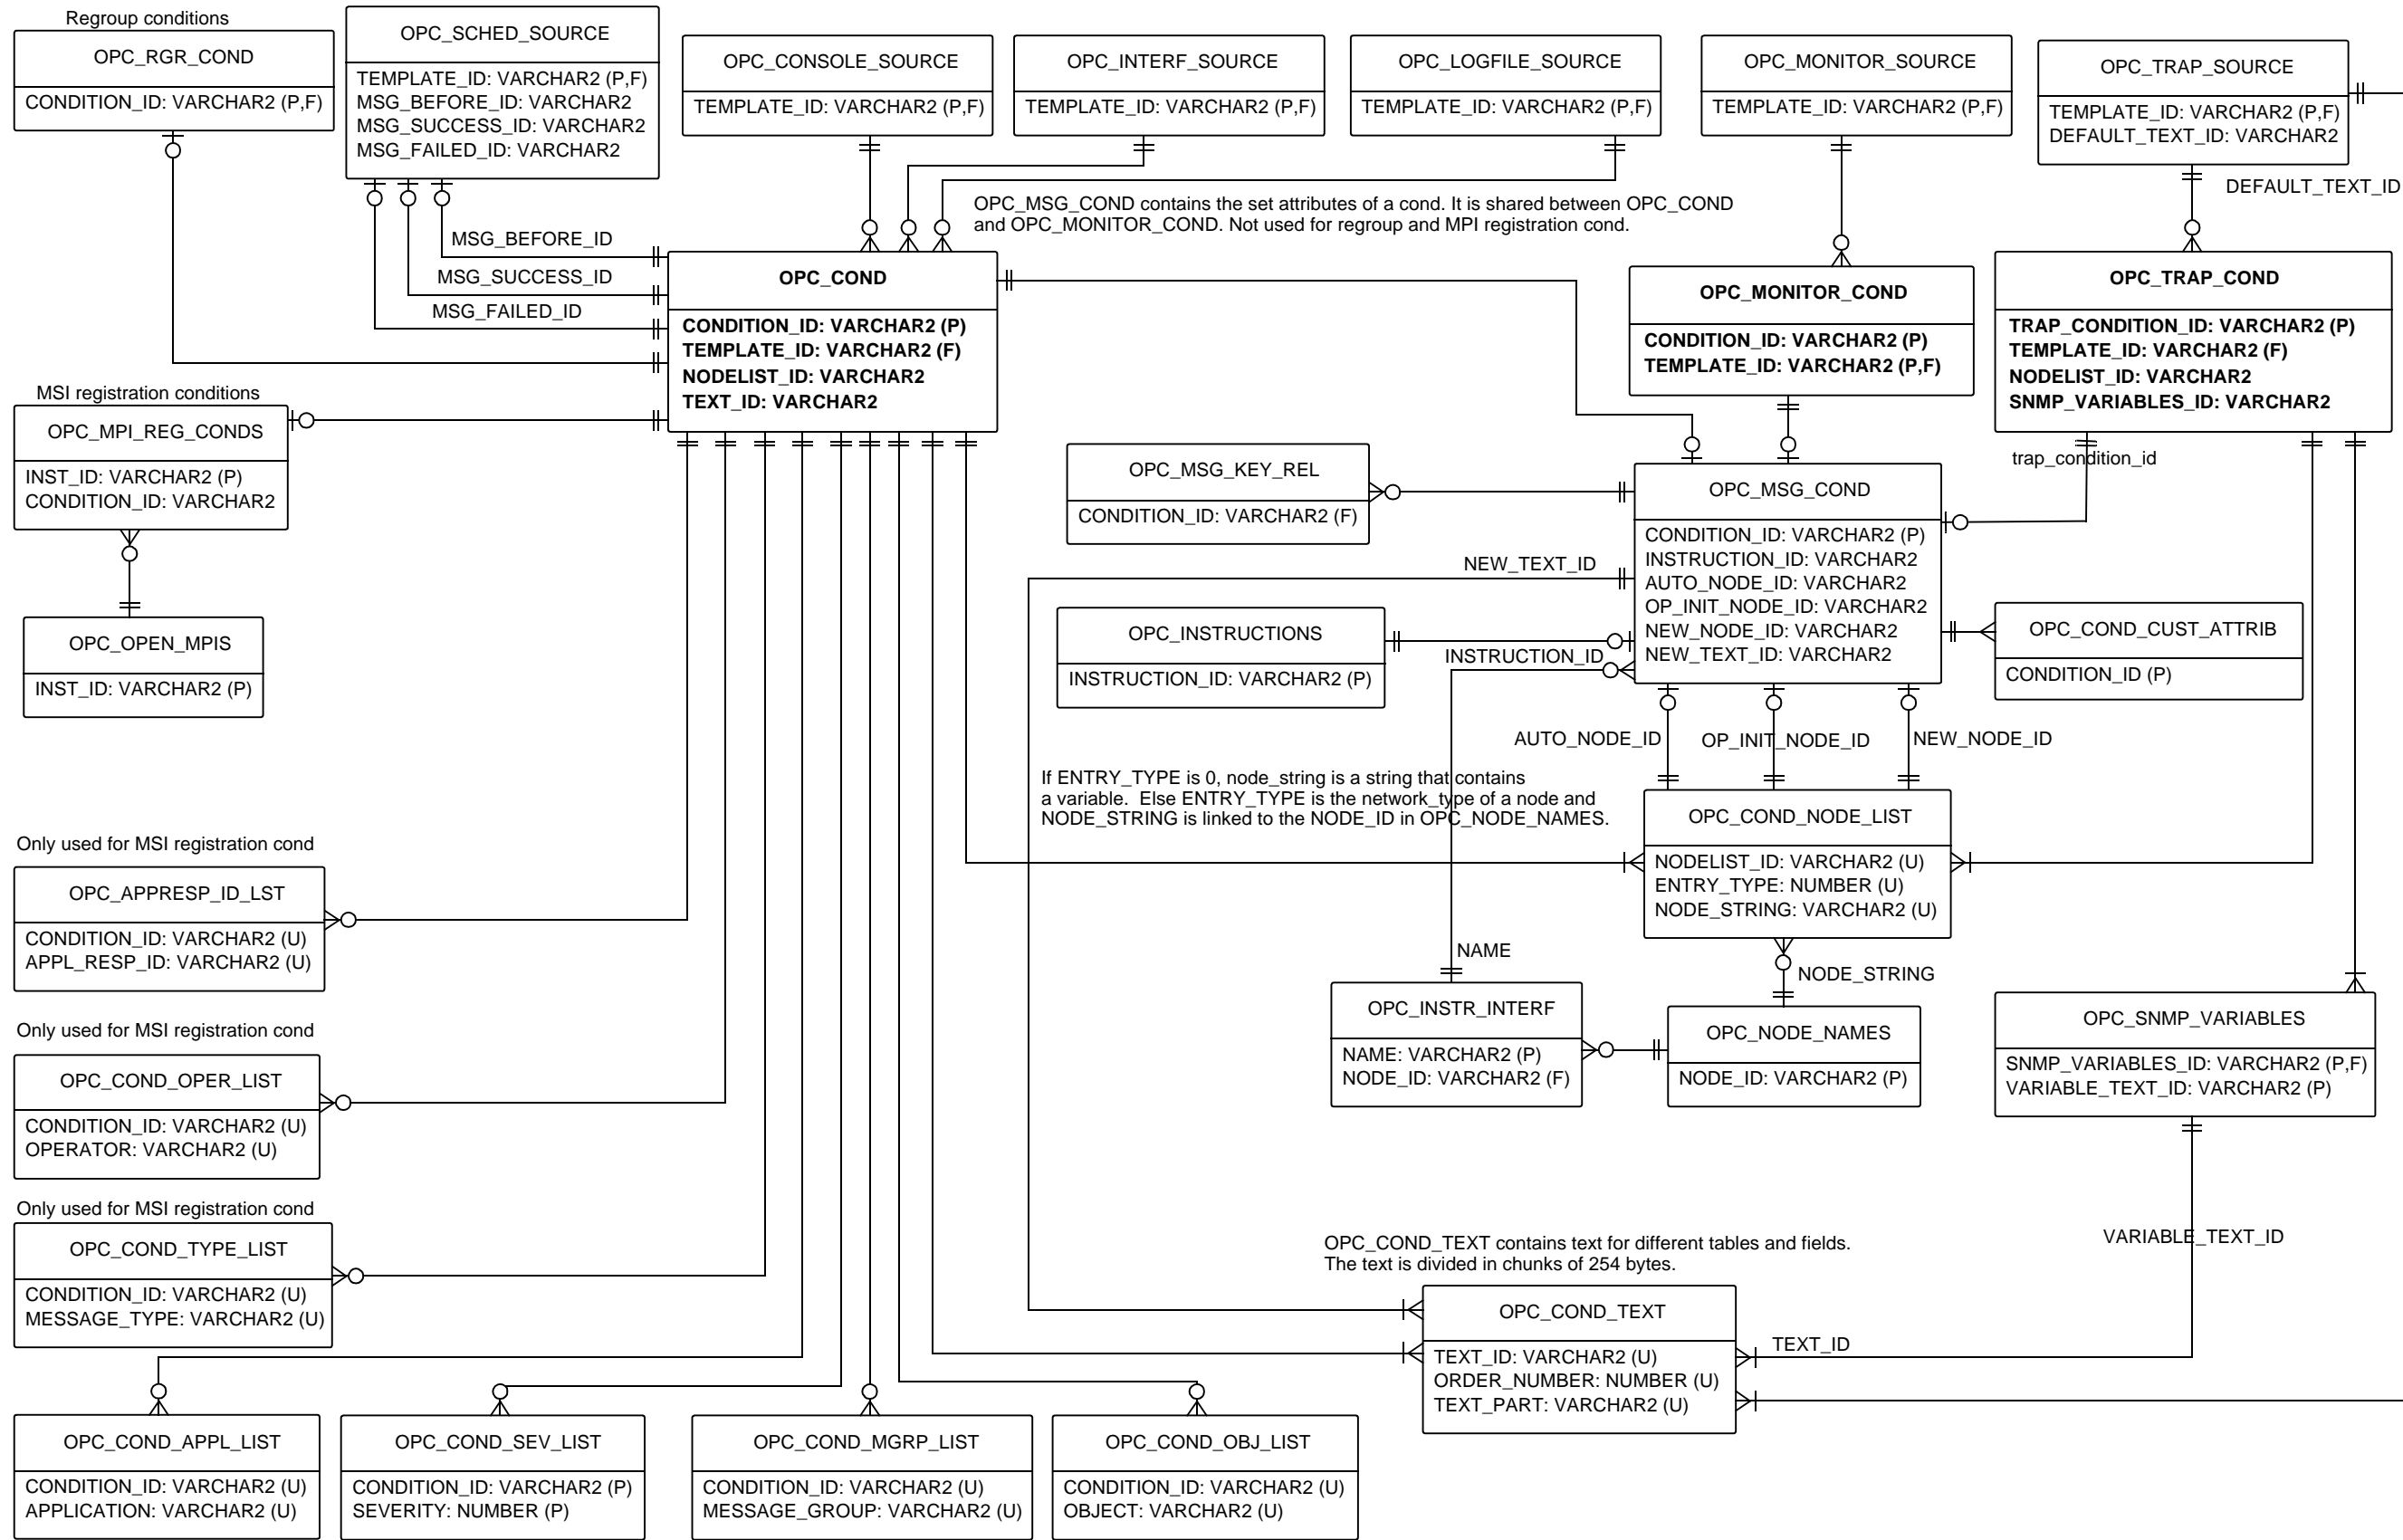

## User Tables

Operators have 3 entries.  
 Template Administrators and user profile have no entry.

OPC\_APPLICATION is the main entry of applications. Depending on the application type, also entries in following tables must exist:  
 - ITO integrated: one entry in OPC\_INTEGR\_APPL  
 - OV Application and OV Service: One entry in OPC\_OV\_APPL  
 - ITO internal: for each platform family and application an entry exists in OPC\_APPL\_LOGIN

## Node Tables

### Template Tables

## Condition Tables