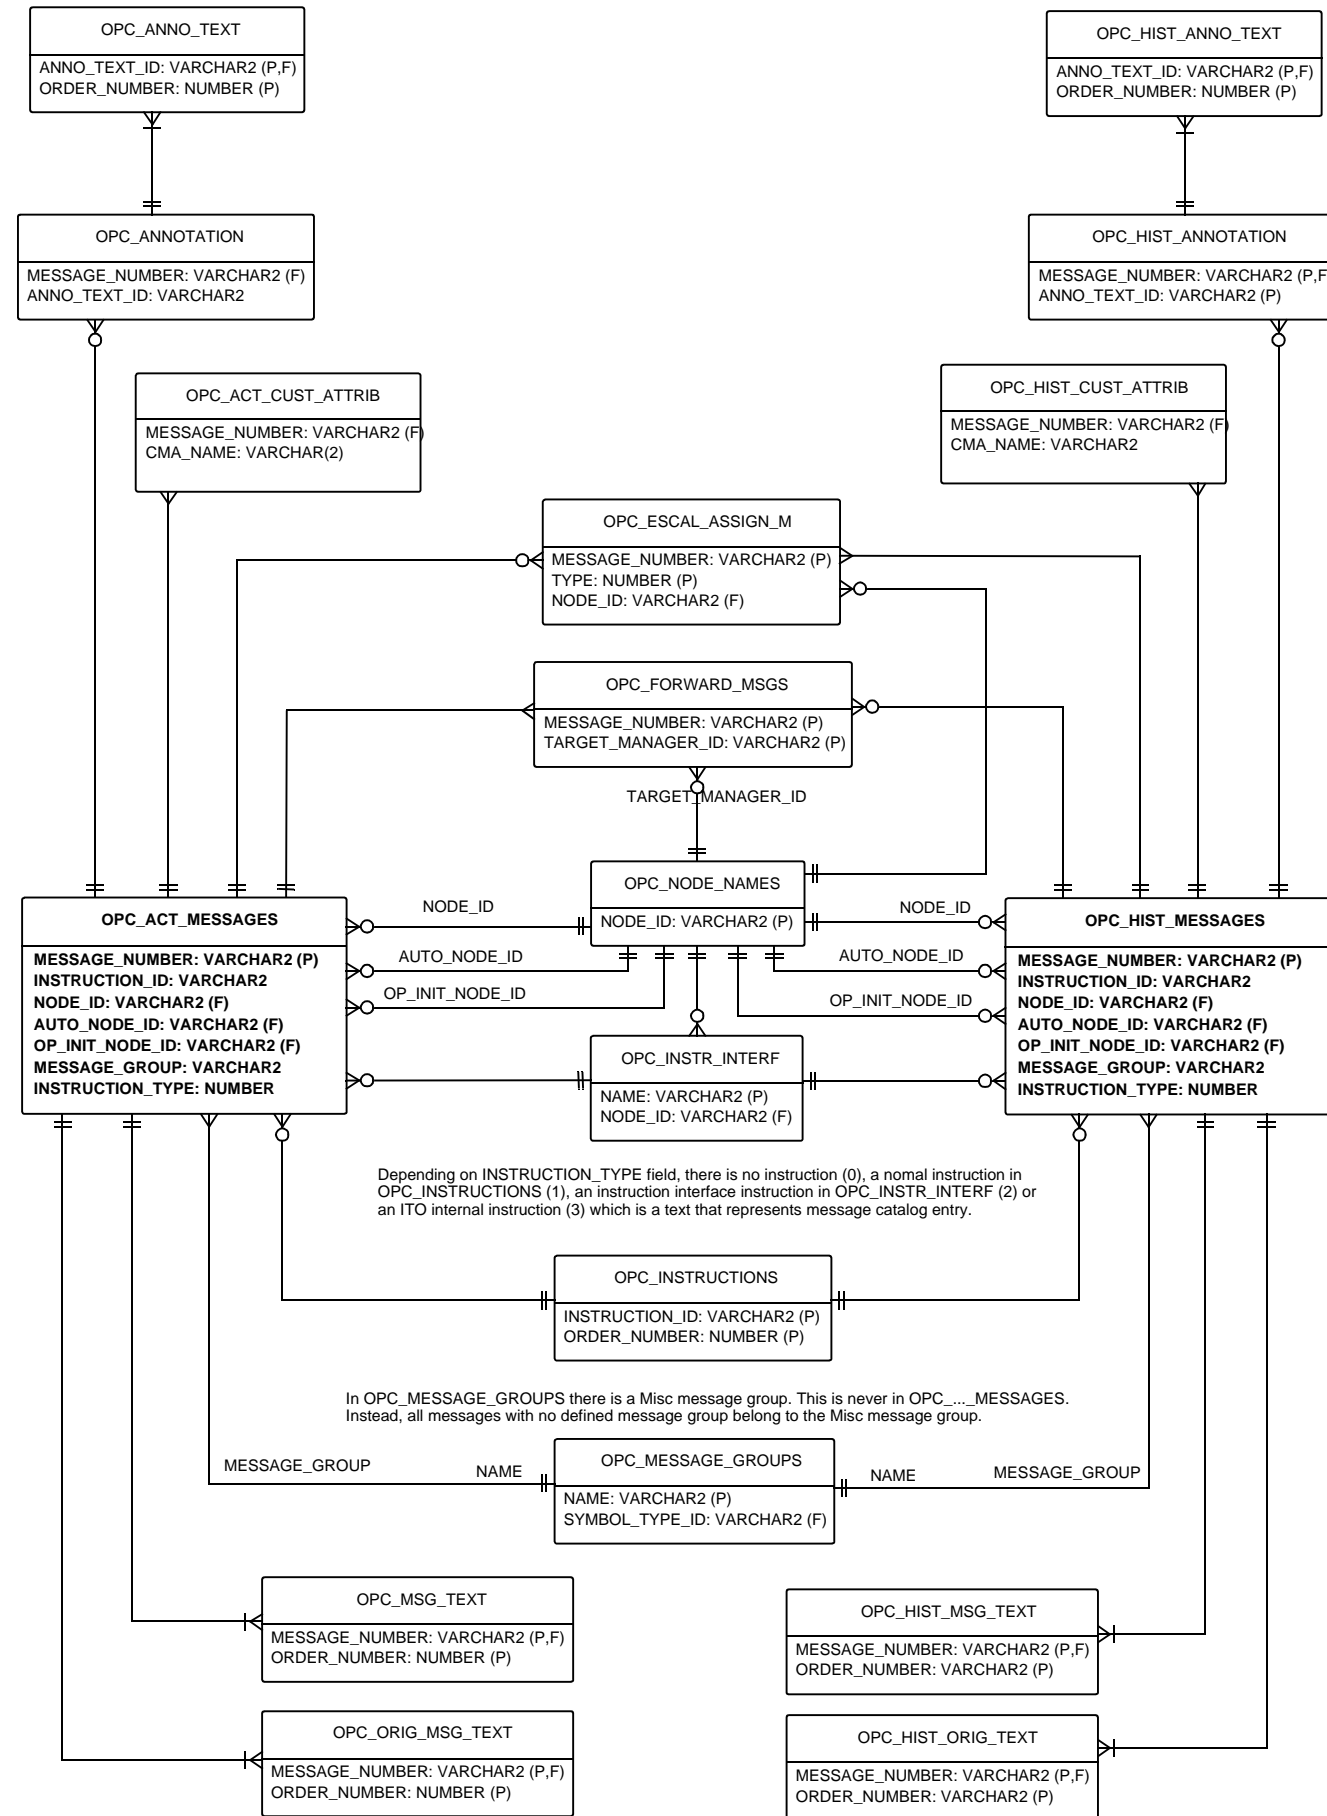

Message Tables